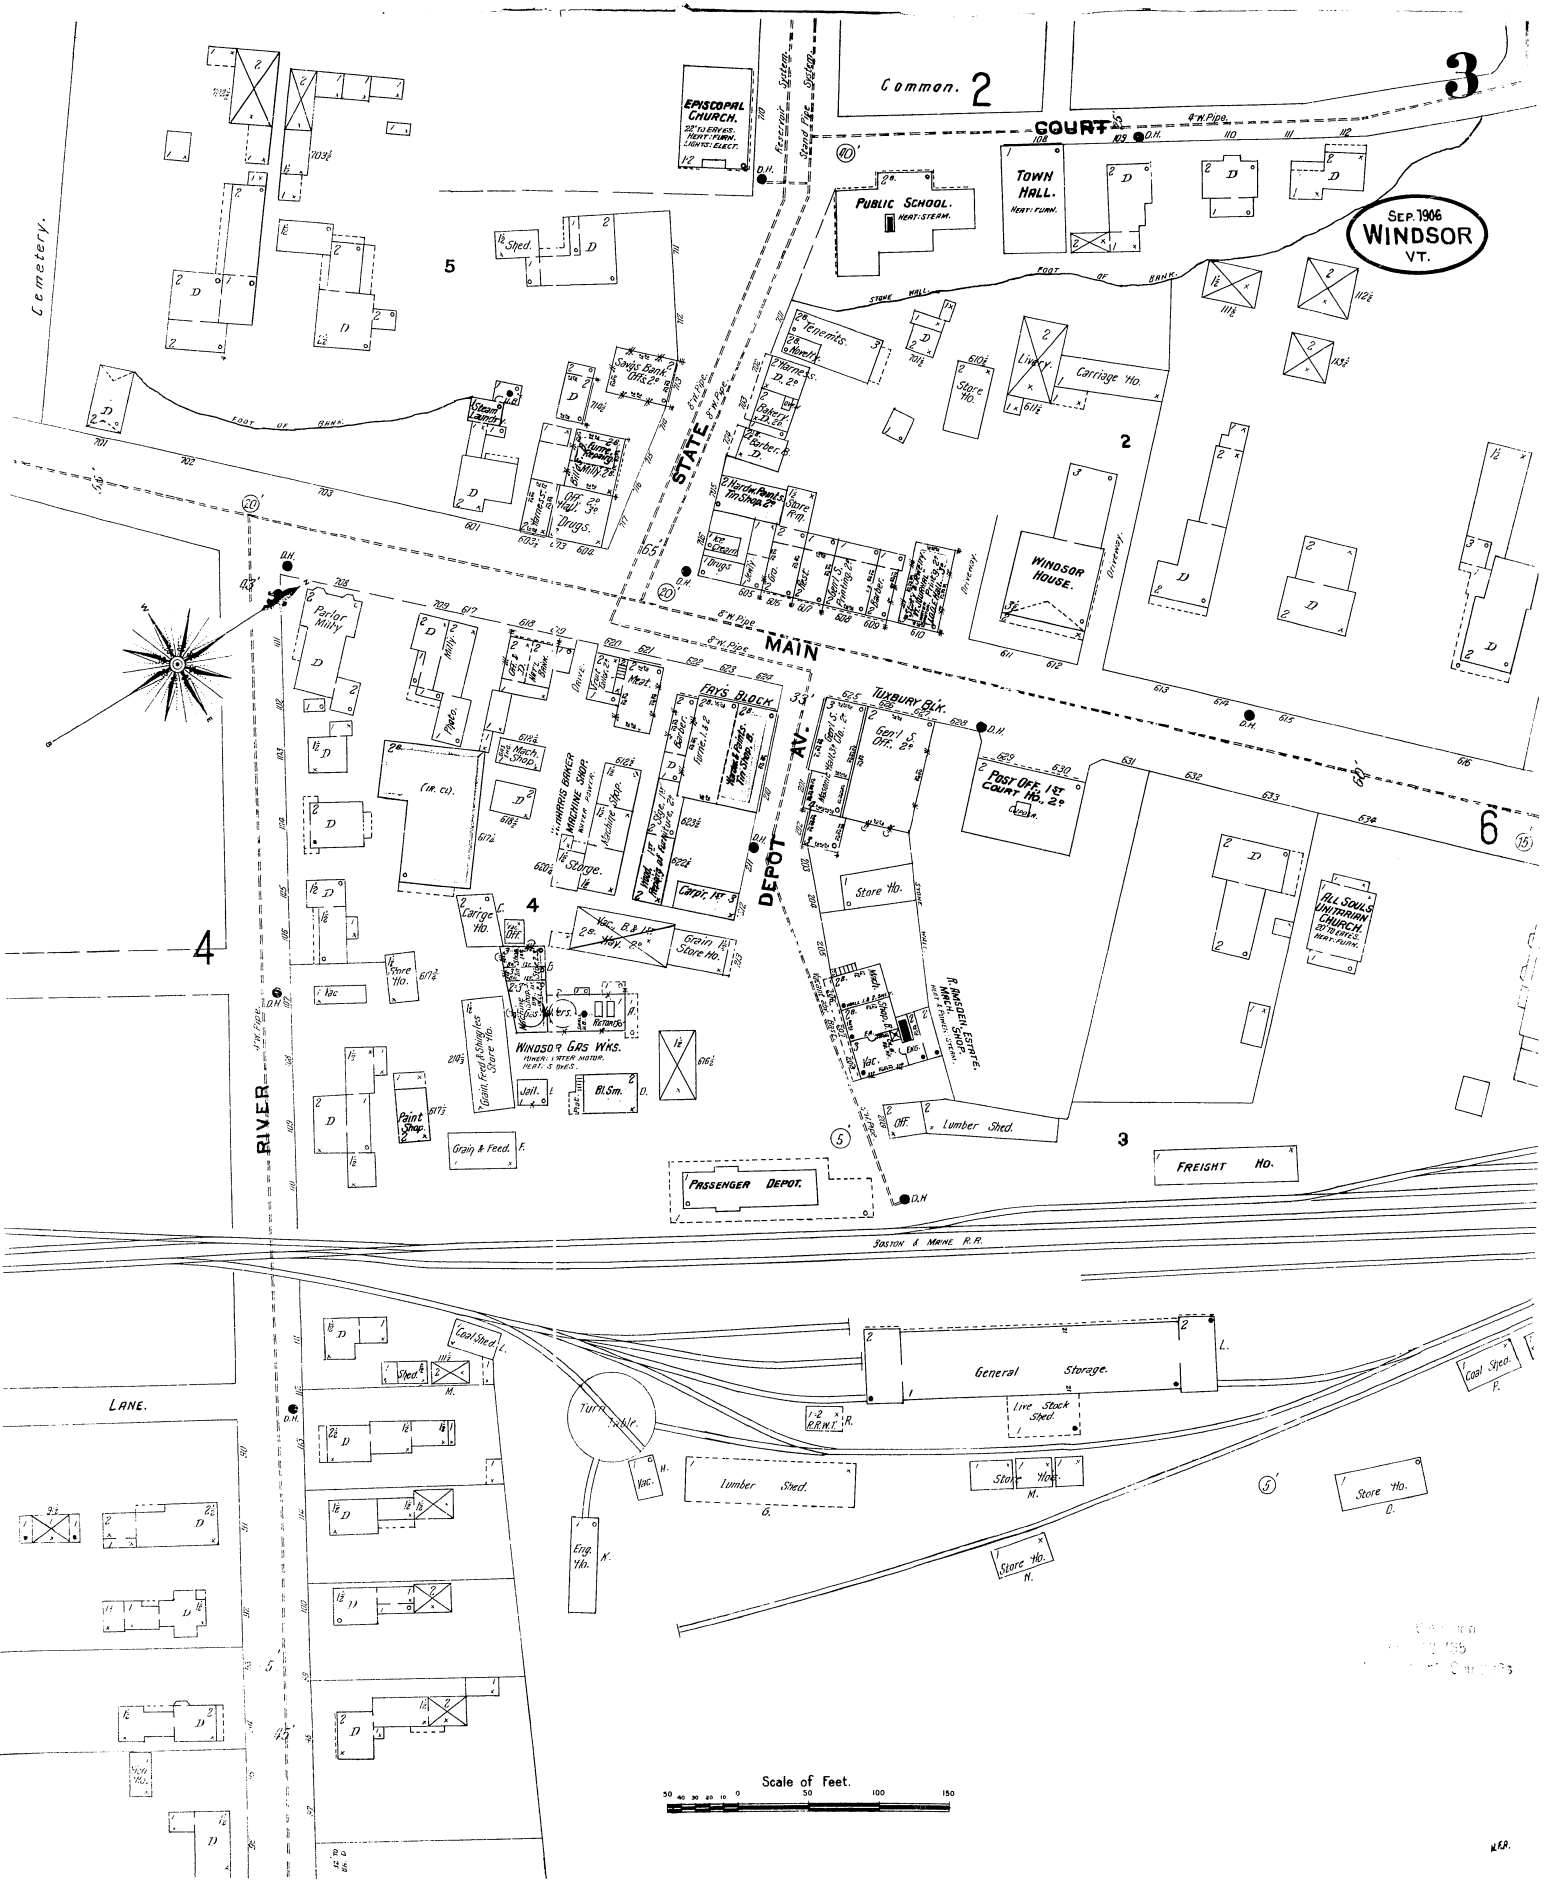

SEP. 1906
WINDSOR
VT.

Scale of Feet.
0 50 100 150