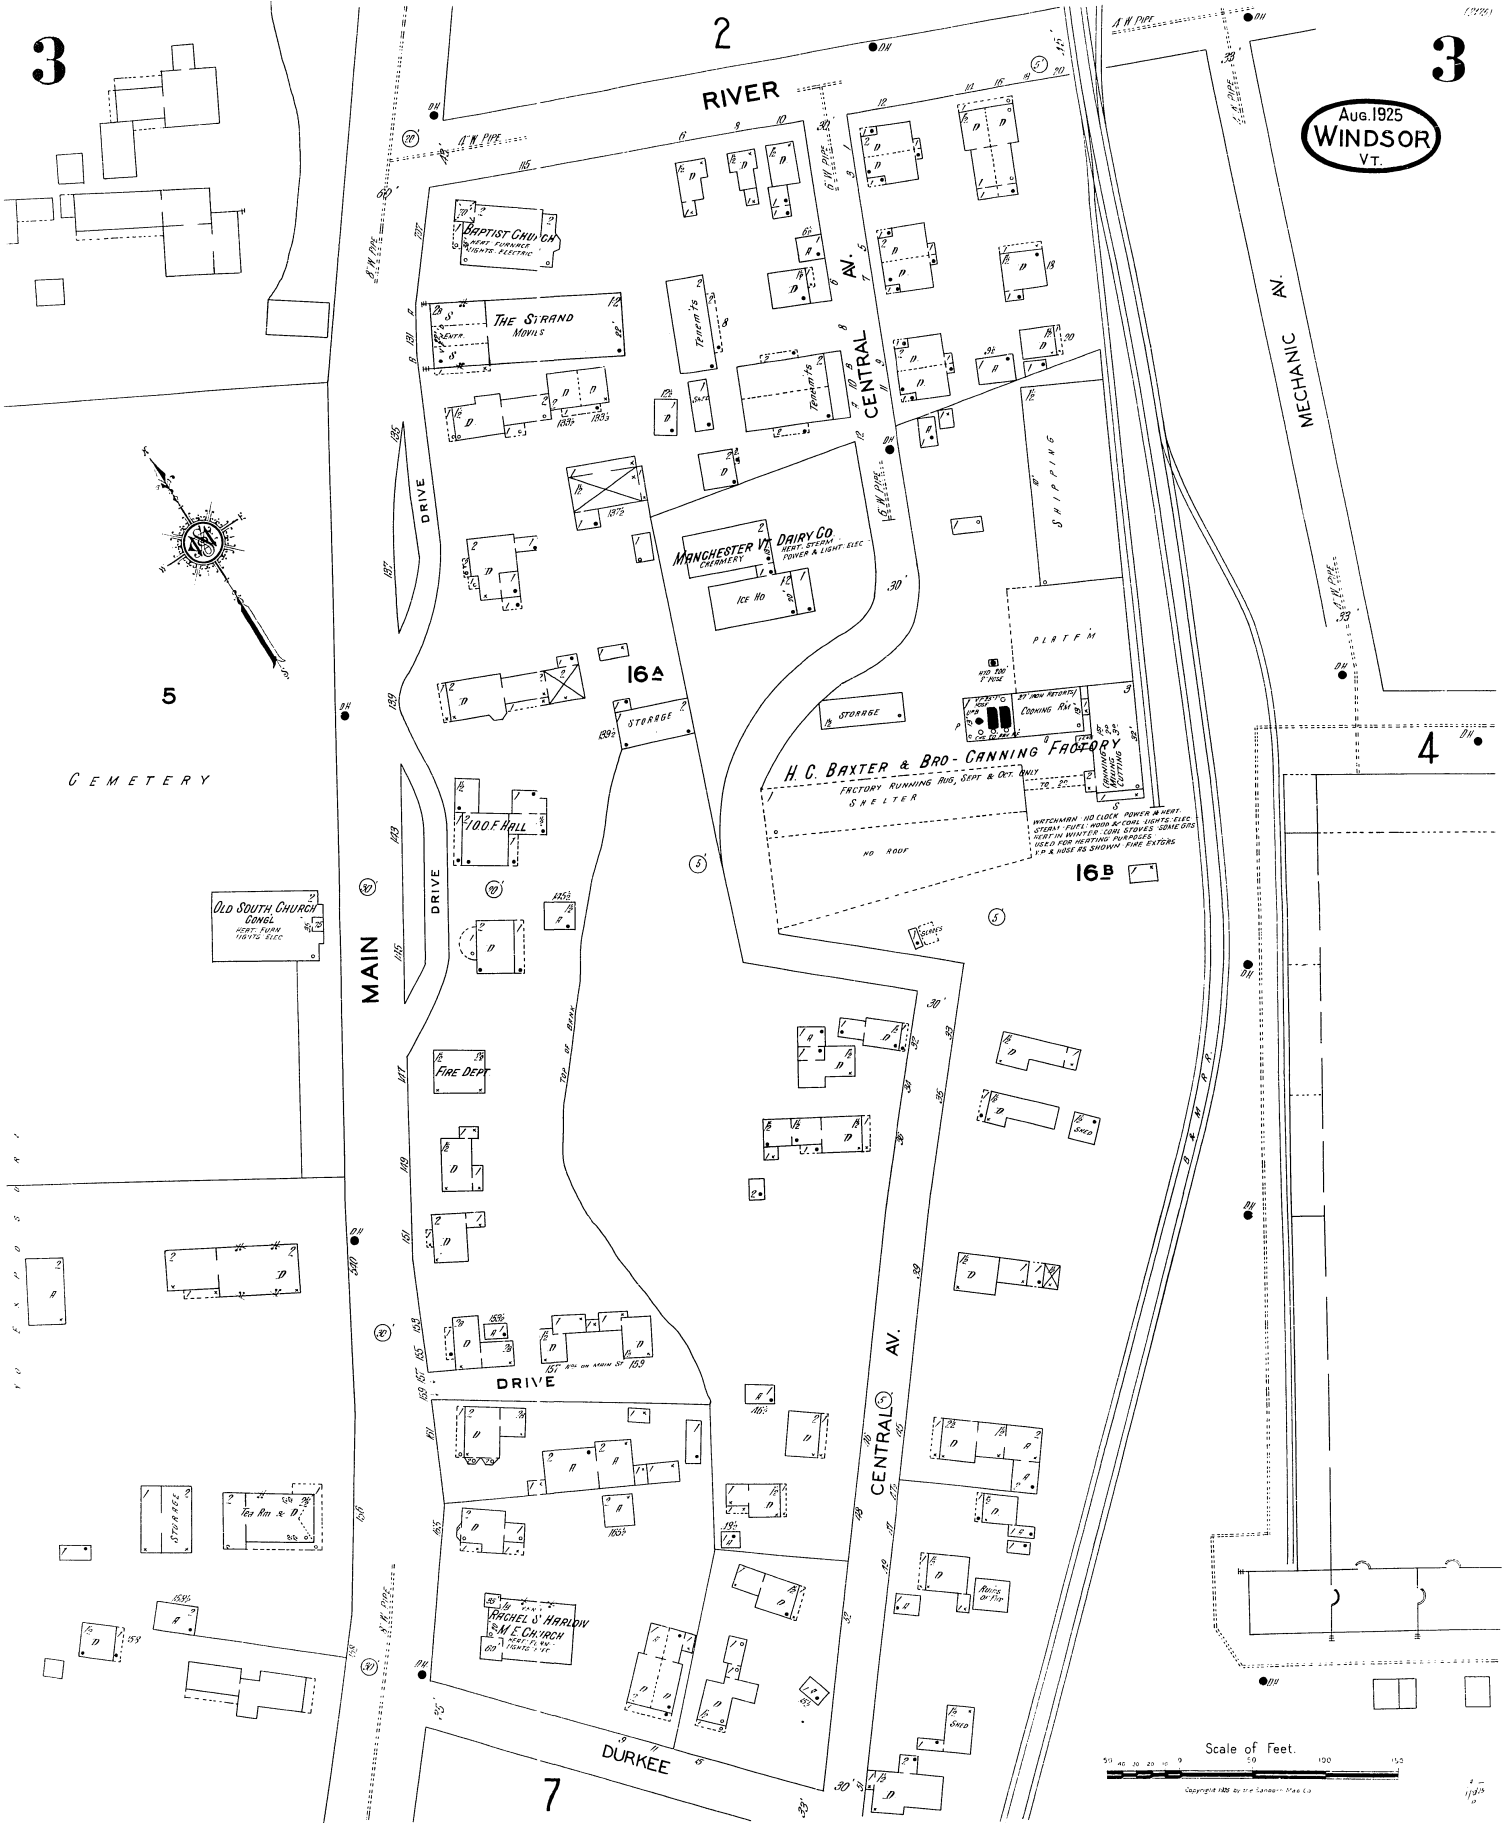

3

2

3

Aug. 1925
WINDSOR
VT.

5

C E M E T E R Y

Old South Church
CONG.
HEAT PUMP
1874-1875

MAIN DRIVE

RIVER

CENTRAL AV.

MECHANIC AV.

16A

16B

4

DRIVE

CENTRAL AV.

DURKEE

7

Scale of Feet.
50 40 30 20 10 0 50 100 150

Copyright 1925 by the Town of Windsor, Vt.