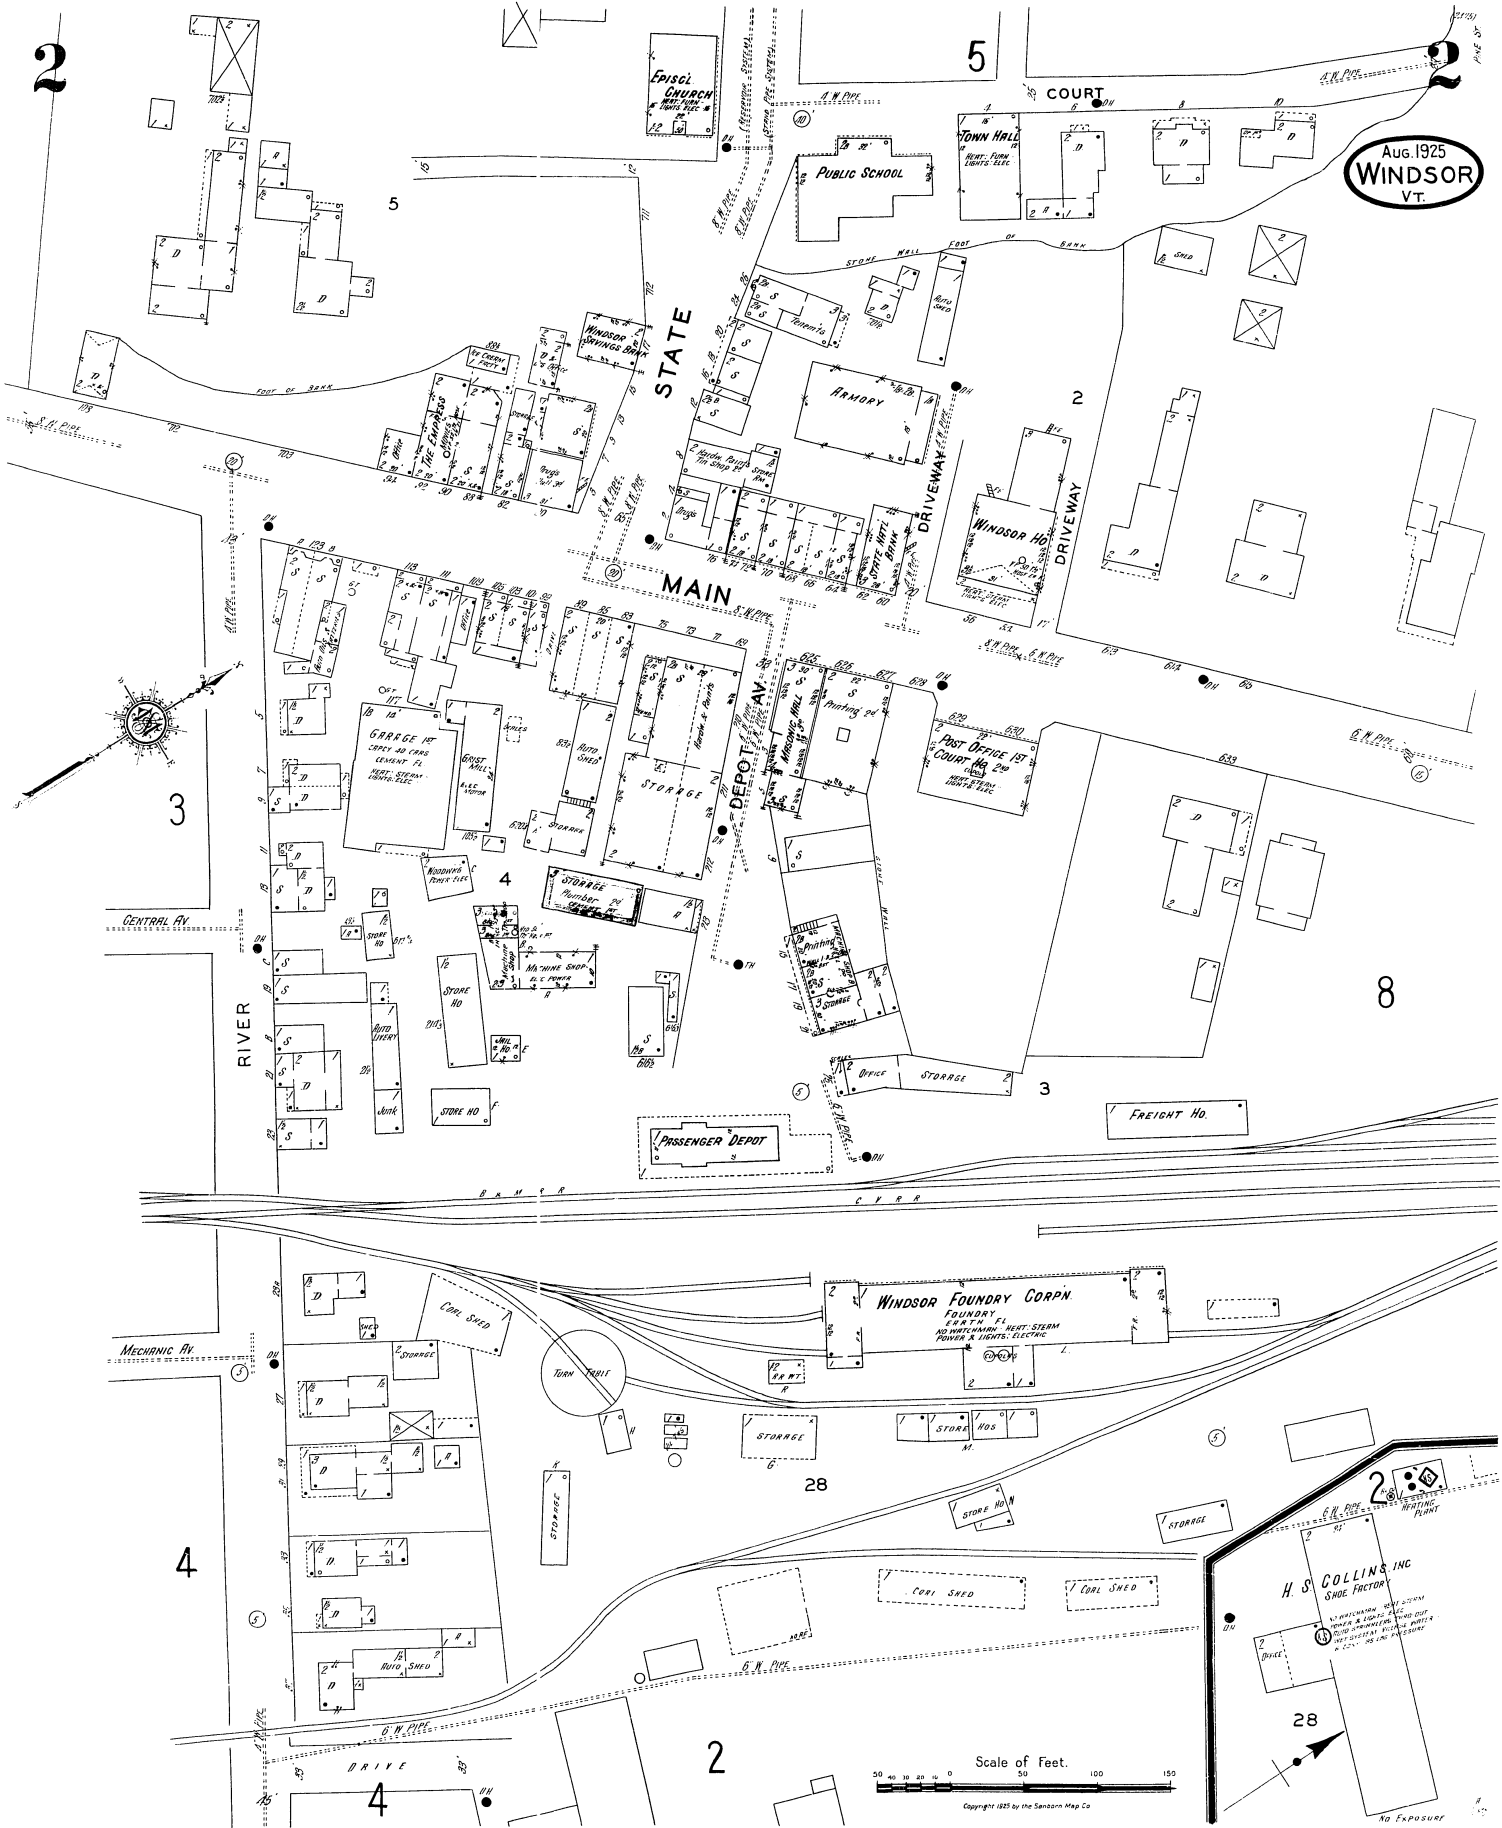

Aug. 1925
WINDSOR
VT.

Scale of Feet.
0 50 100 150
Copyright 1925 by the Sanborn Map Co.

No Exposure