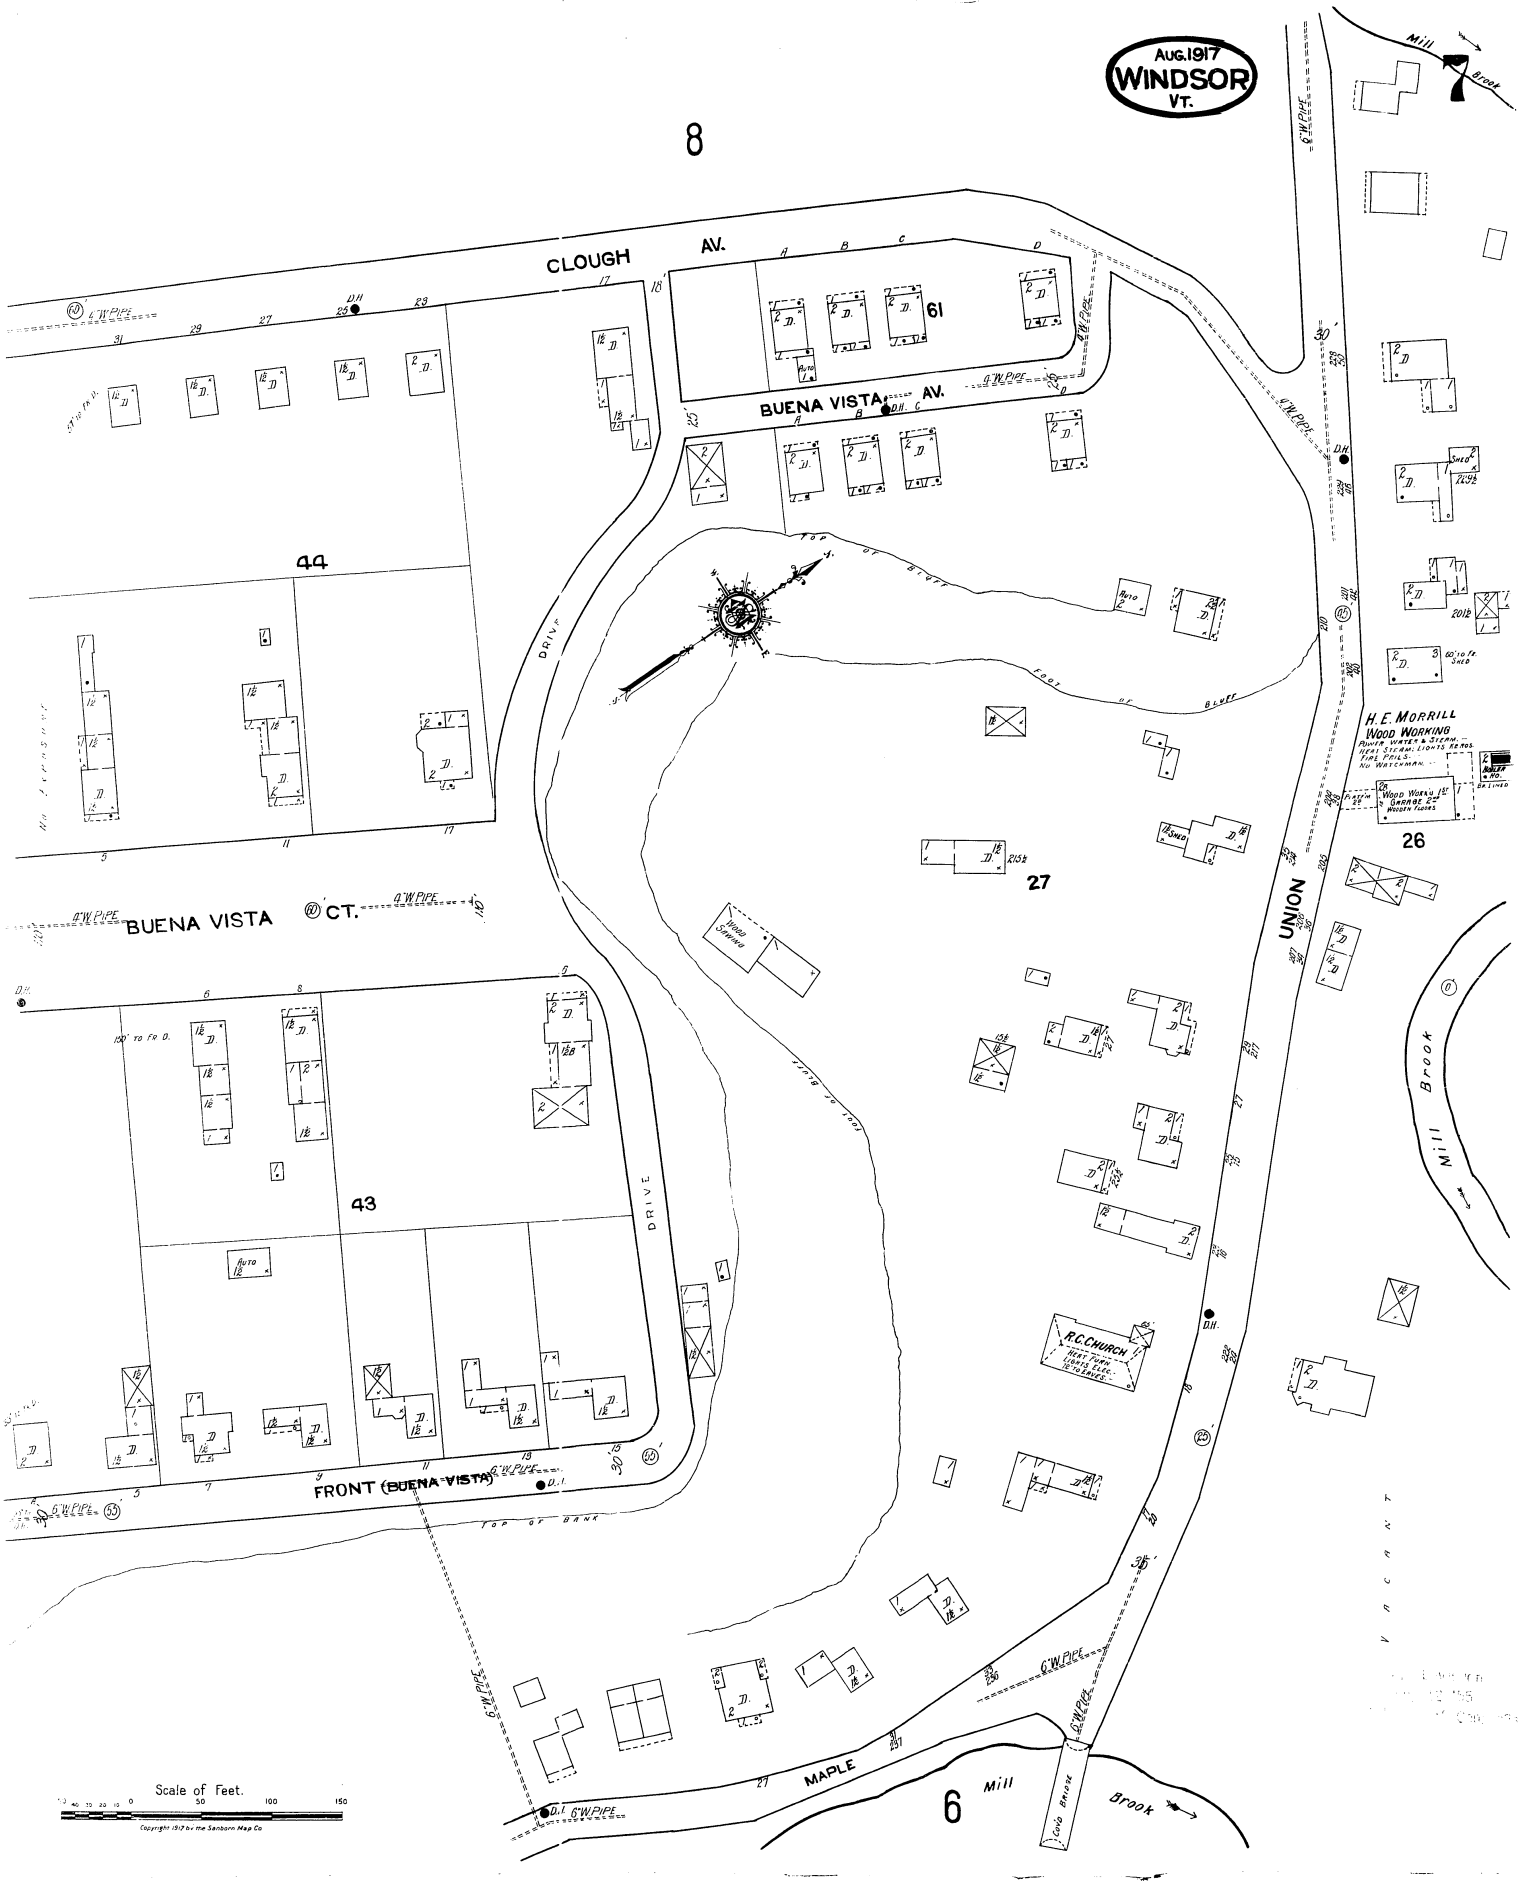

AUG. 1917
WINDSOR
VT.

8

BUENA VISTA CT.

FRONT (BUENA VISTA)

H. E. MORRILL
WOOD WORKING
RIVER WATER SYSTEM
WOOD SHEDS - LOGS TO BE
FIRE PILES
NO WOODWORK

Scale of Feet.

Copyright 1917 by the Sanborn Map Co.