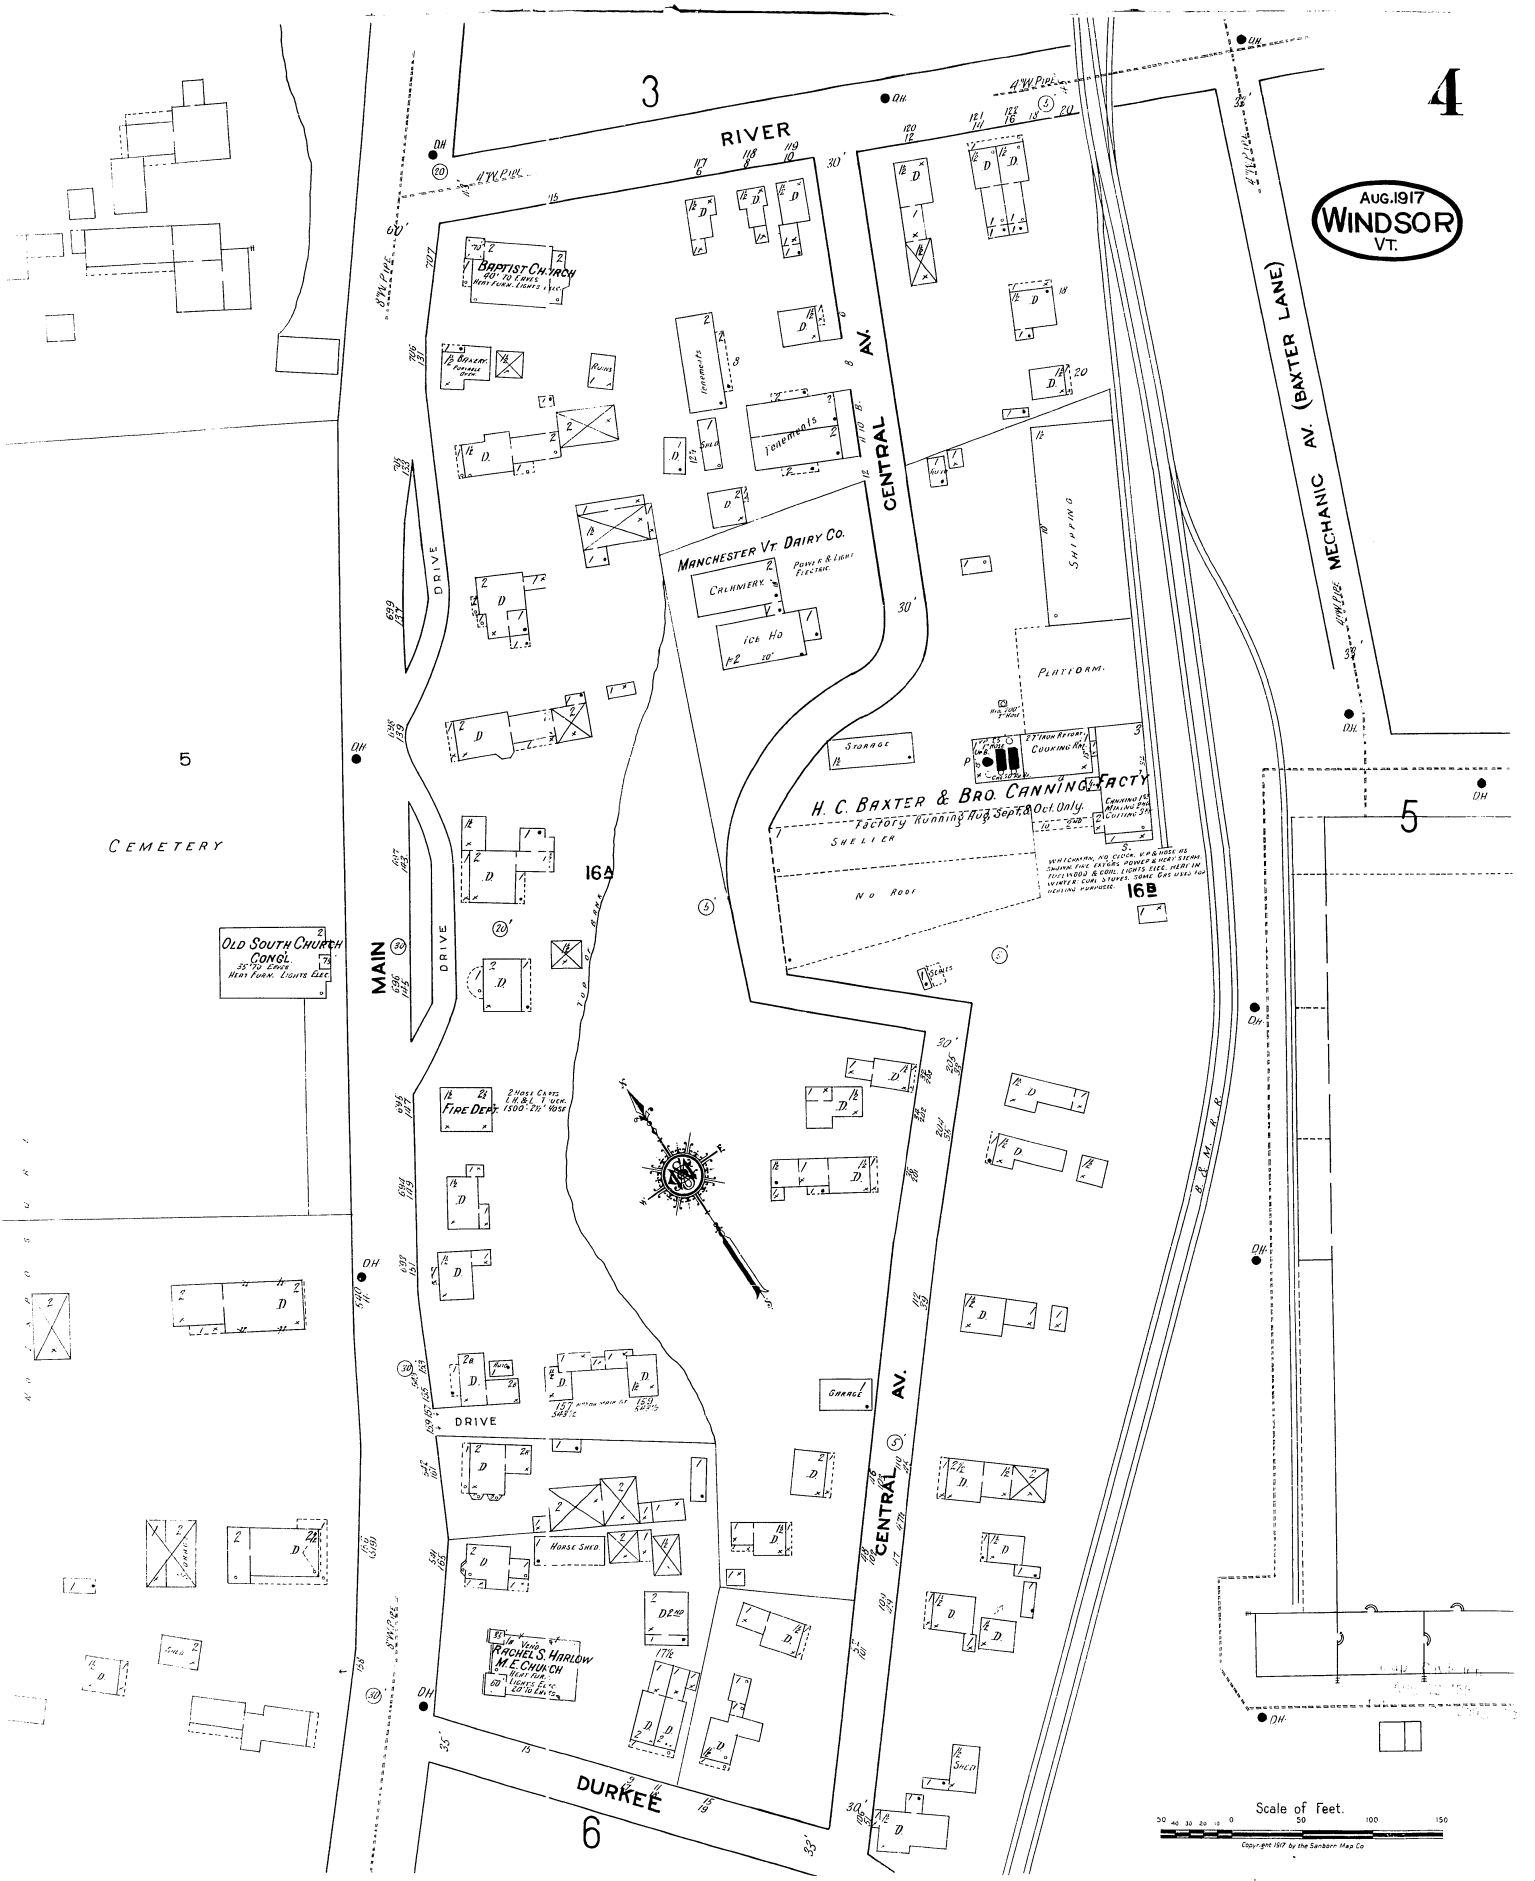

AUG. 1917  
**WINDSOR**  
VT.

4

5

DURKEE  
6

Scale of Feet.  
0 50 100 150  
Copyright 1917 by the Sanborn Map Co.