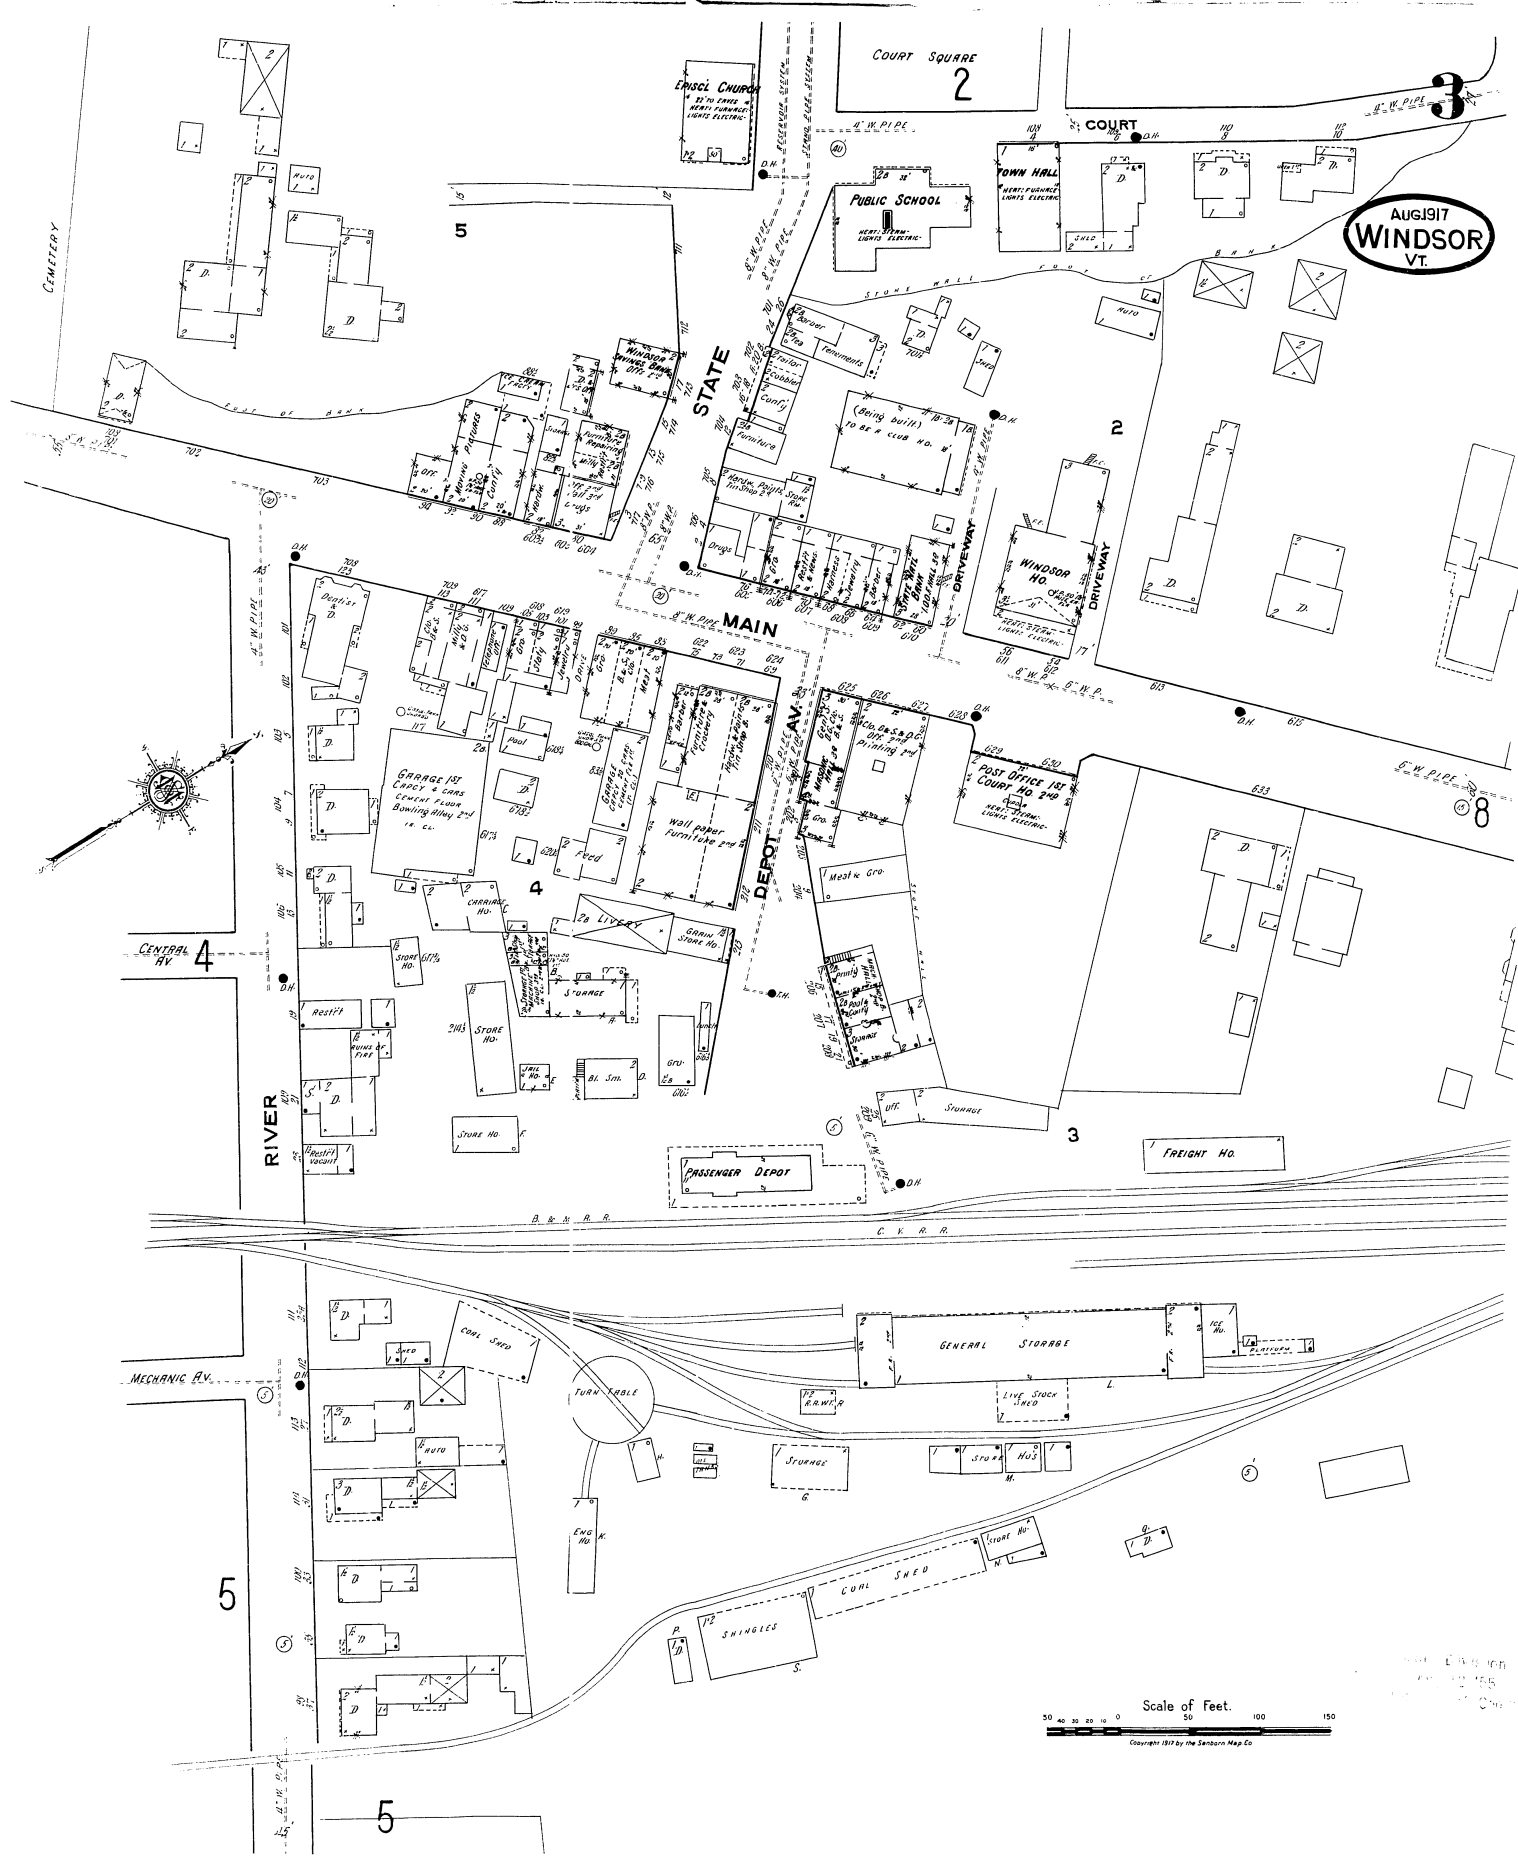

AUG 1917
WINDSOR
VT.

Scale of Feet.
0 50 100 150
Copyright 1917 By the Sanborn Map Co